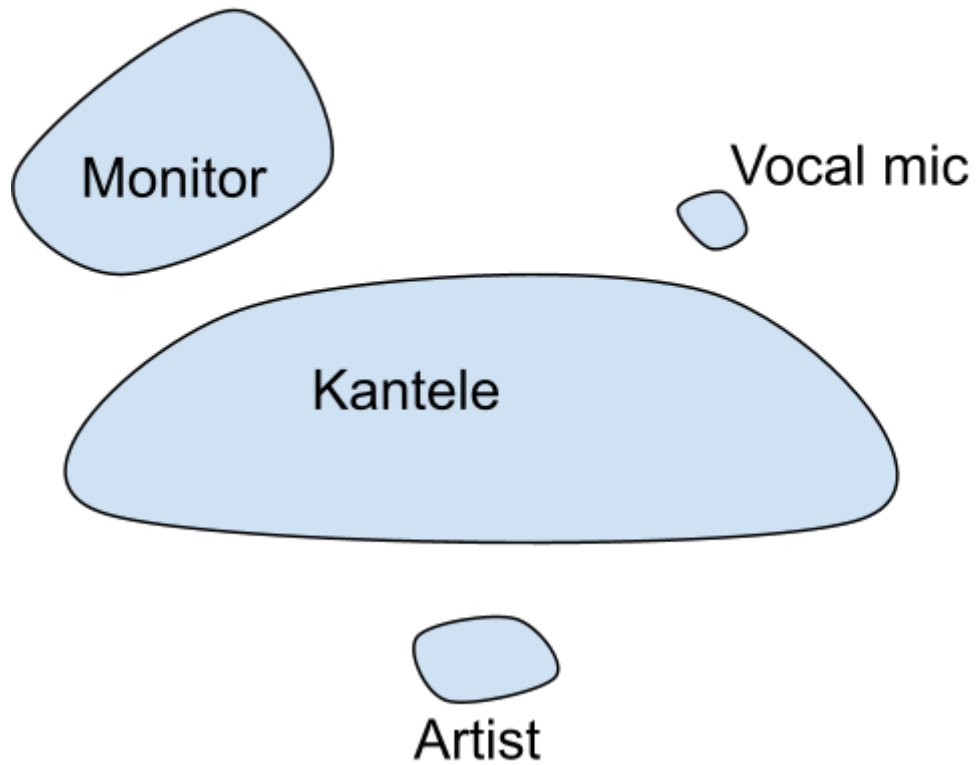

### Stage plan Jutta Rahmel

#### Input list

- Vocals (vocal mic, Shure 58 etc)
- 39-string concert kantele (audio jack input, DI-box)